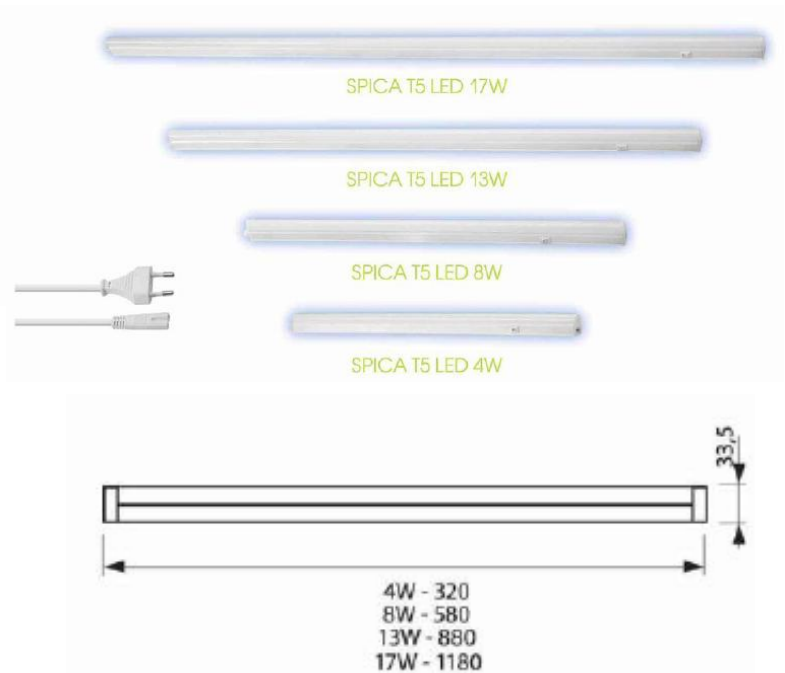

SPICA T5 LED

ΚΩΔΙΚΟΣ	ΠΕΡΙΓΡΑΦΗ
003426	CHIARA LED 10W CL 4000K 610Lm
003427	CHIARA LED 15W CL 4000K 920Lm
003497	SPICA T5 LED 4W 4000K 300Lm
003498	SPICA T5 LED 8W 4000K 750Lm
003499	SPICA T5 LED 13W 4000K 1200Lm
003535	SPICA T5 LED 17W 4000K 1600Lm